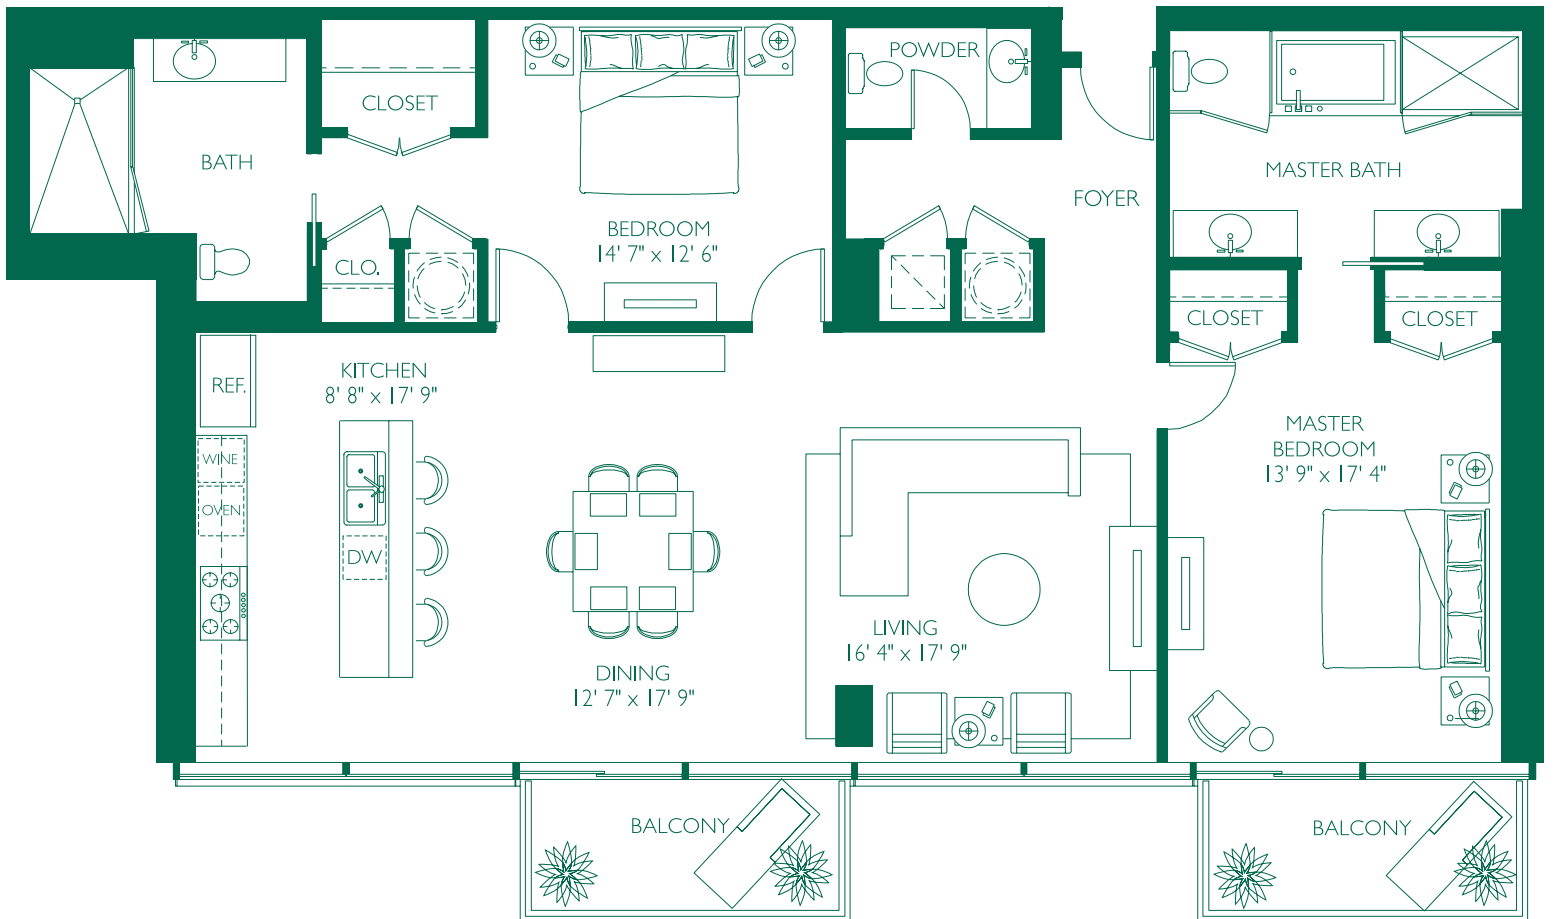

SANCTUARY

2 BEDROOMS, 2½ BATHS

1,774 SQ. FT.

FLOORS 17-26

ATLANTA DOWNTOWN
HOTEL & RESIDENCES

WELCOME CENTER
55 IVAN ALLEN JR. BLVD.
ATLANTA, GA 30308
404 524 4092