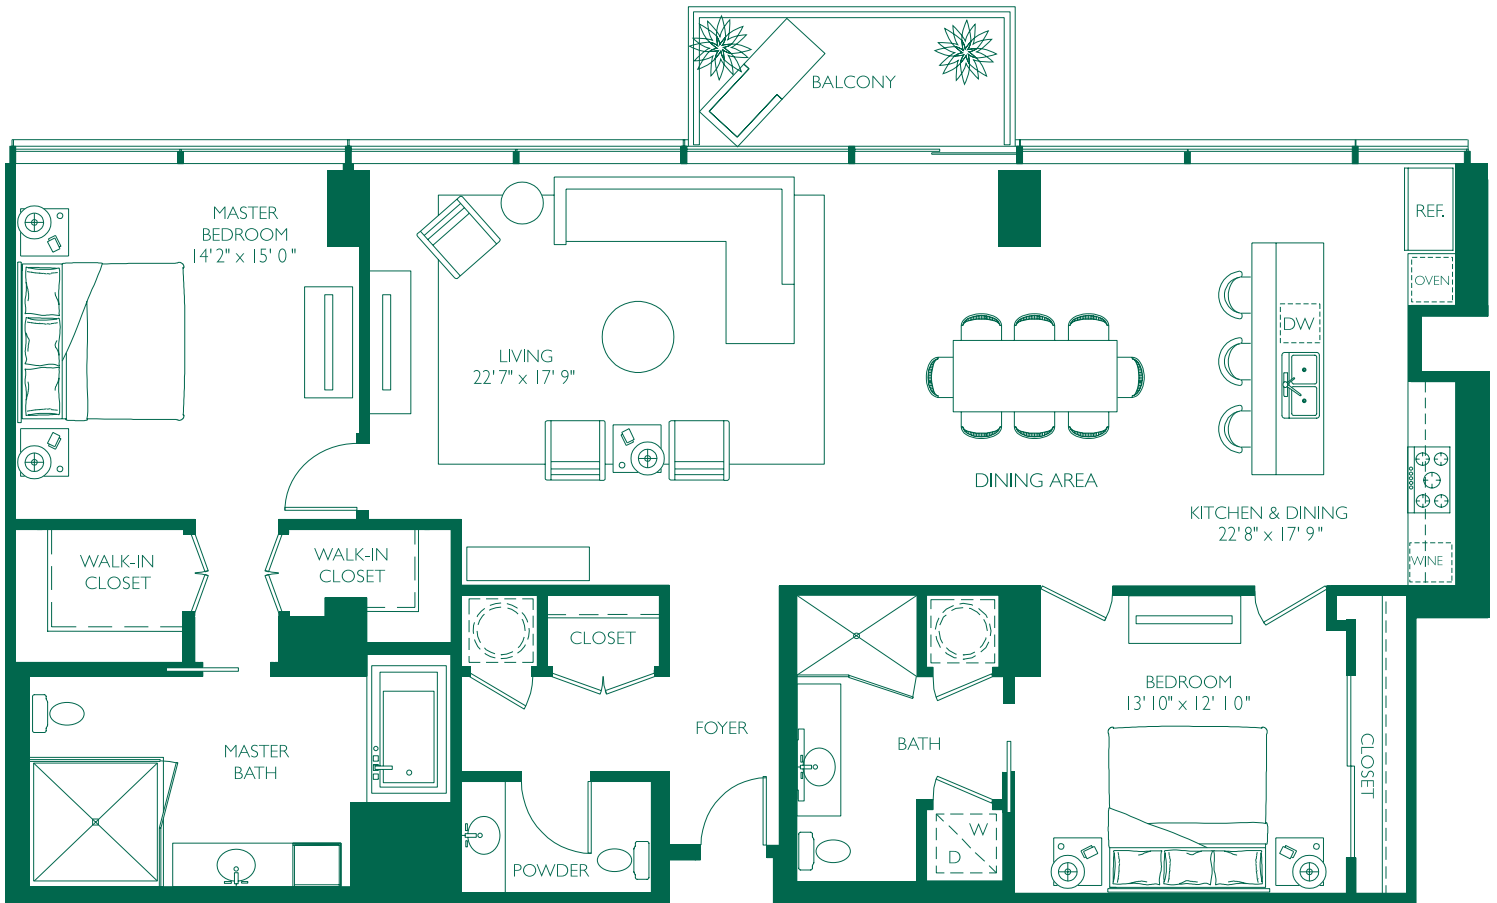

# ESCAPE

2 BEDROOMS, 2 1/2 BATHS

1,839 SQ. FT.

FLOORS 24-26

ATLANTA DOWNTOWN  
HOTEL & RESIDENCES

WELCOME CENTER  
55 IVAN ALLEN JR. BLVD.  
ATLANTA, GA 30308  
404 524 4092