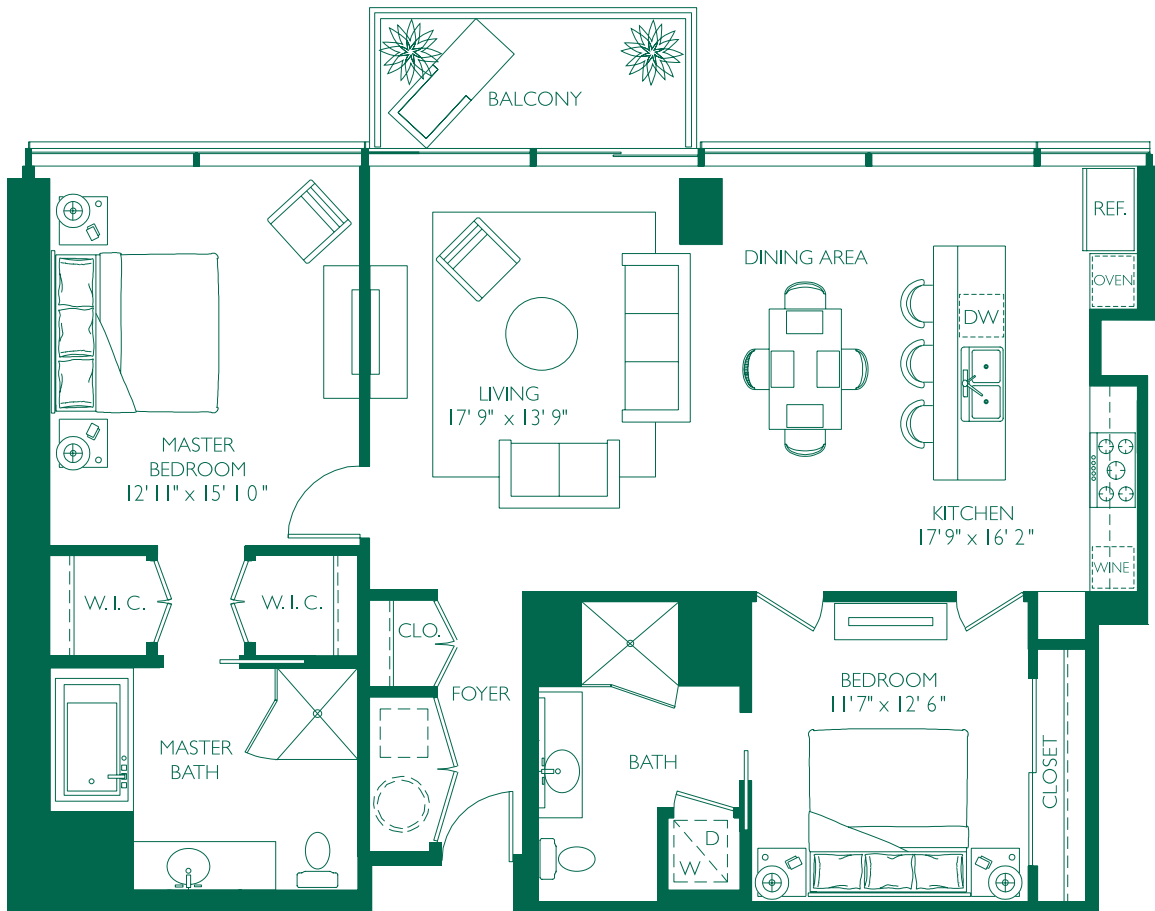

COVE

2 BEDROOMS, 2 BATHS

1,399 SQ. FT.

FLOORS 17-23

ATLANTA DOWNTOWN
HOTEL & RESIDENCES

WELCOME CENTER
55 IVAN ALLEN JR. BLVD.
ATLANTA, GA 30308
404 524 4092